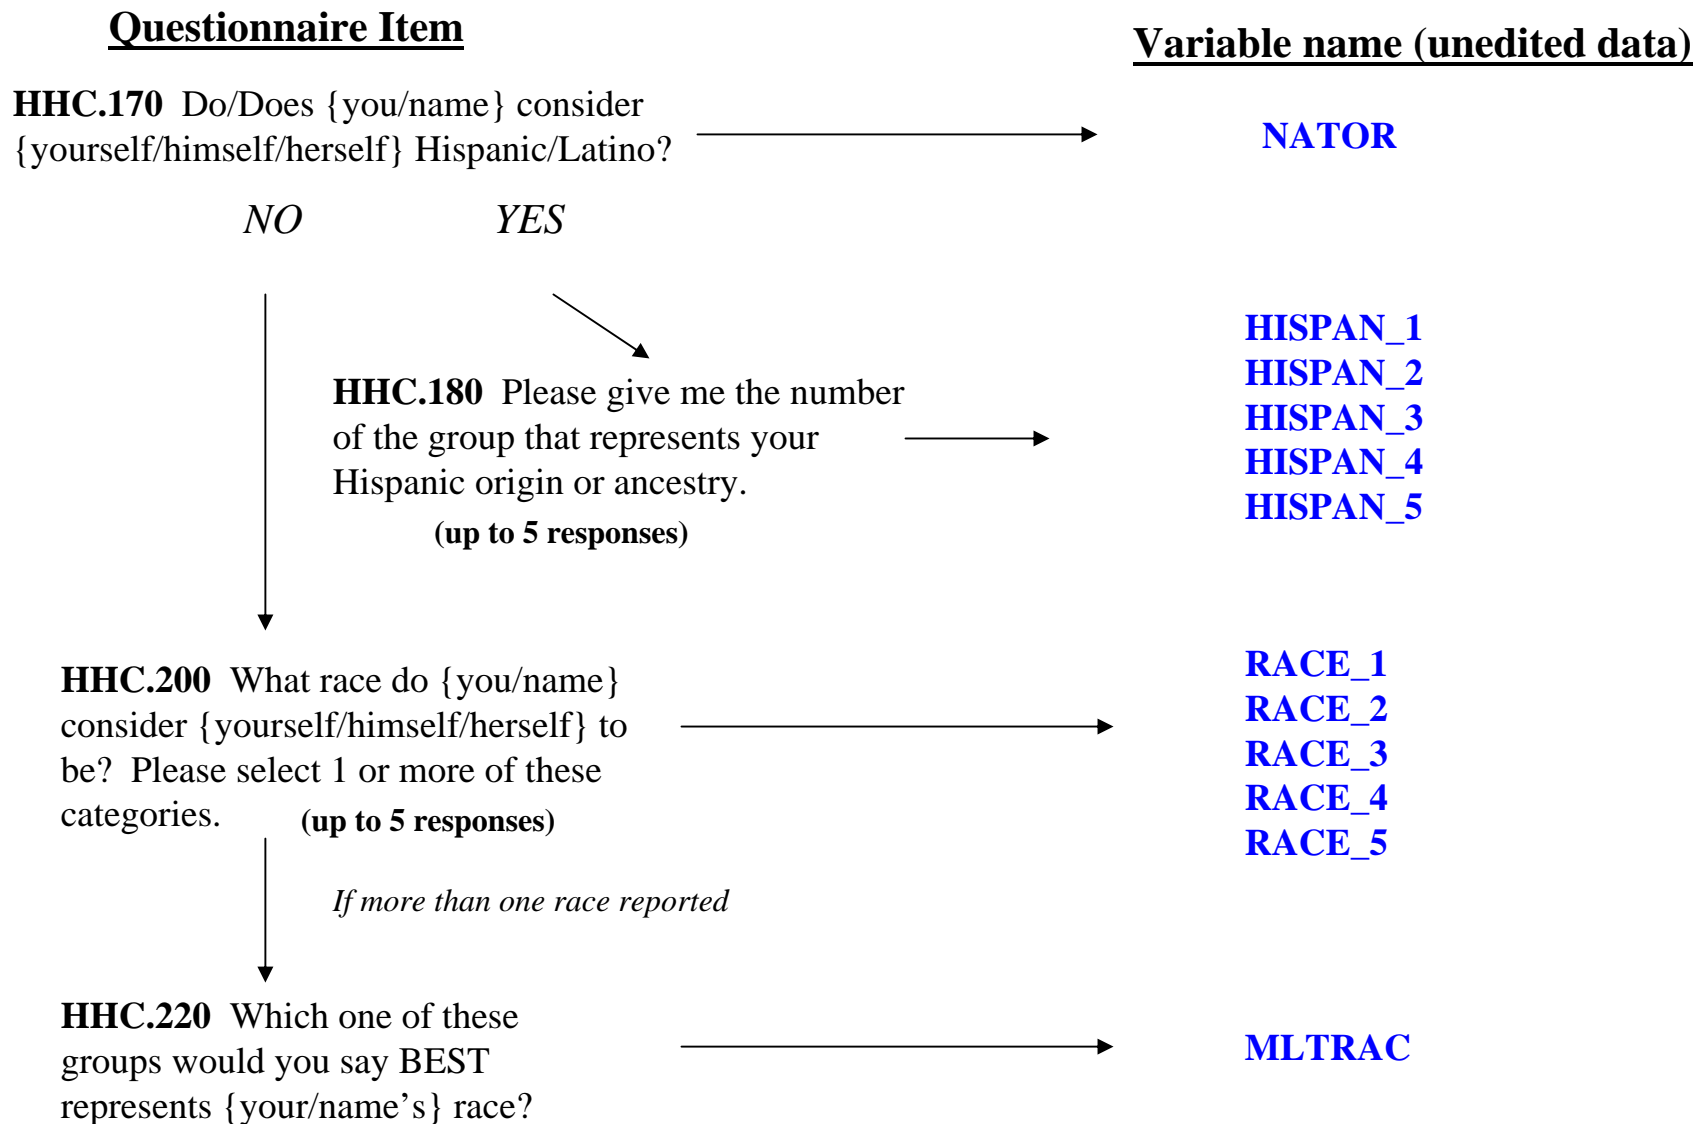

Figure 1. NHIS HISPANIC ORIGIN AND RACE QUESTIONNAIRE ITEM FLOWCHART

Figure 2. NHIS HISPANIC ORIGIN VARIABLE NAME FLOWCHART

Imputation flags created:

ORIGIMPT (2000-2005 NHIS)

HISPIMPT (2000-2005 NHIS)

Color key:

Blue = Raw data variable name

Green = Variable name(s) assigned during NHIS editing (not retained in data files)

Purple = 1999 NHIS variable name

Red = 2000-2005 NHIS variable name

Figure 3. NHIS RACE VARIABLE NAME FLOWCHART

Color key: **Blue** = Raw data variable name **Green** = Variable name(s) assigned during editing (not retained in data files)
Purple = 1999 NHIS variable name **Red** = 2000-2003 NHIS variable name **Brown** = 2003-2005 variable name