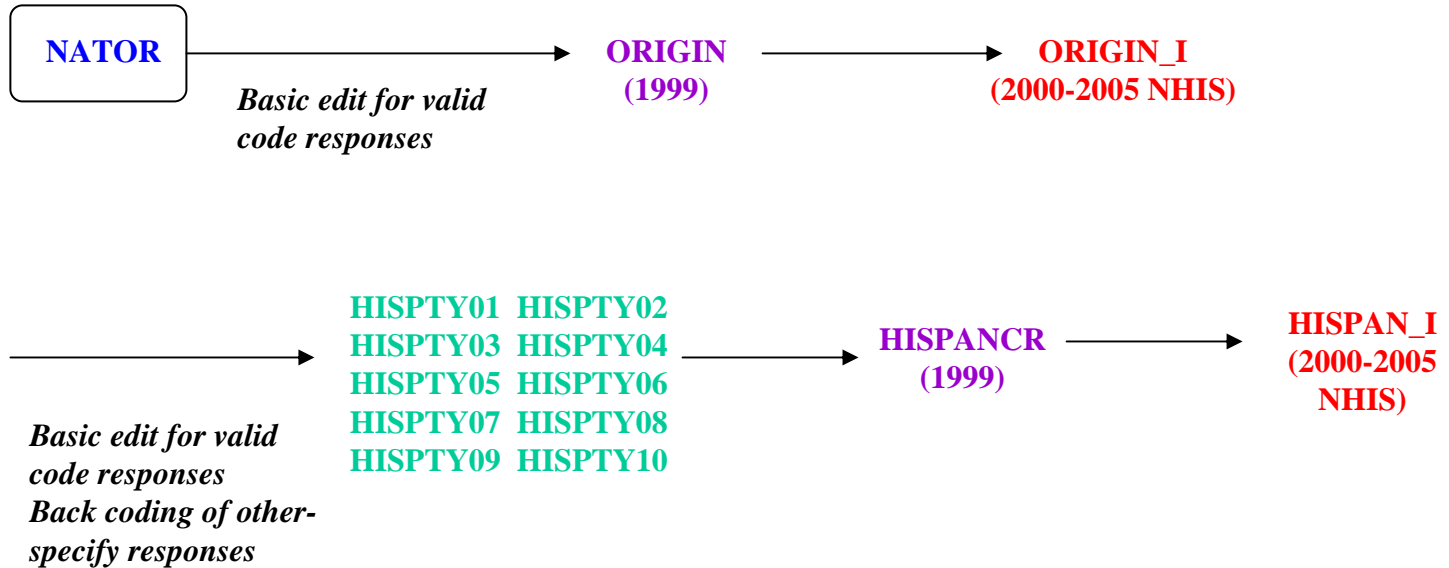

Figure 1. NHIS HISPANIC ORIGIN AND RACE QUESTIONNAIRE ITEM FLOWCHART

Figure 2. NHIS HISPANIC ORIGIN VARIABLE NAME FLOWCHART

Imputation flags created:

ORIGIMPT (2000-2005 NHIS)

HISPIMPT (2000-2005 NHIS)

Color key:

Blue = Raw data variable name

Green = Variable name(s) assigned during NHIS editing (not retained in data files)

Purple = 1999 NHIS variable name

Red = 2000-2005 NHIS variable name

Figure 3. NHIS RACE VARIABLE NAME FLOWCHART

Color key: **Blue** = Raw data variable name **Green** = Variable name(s) assigned during editing (not retained in data files)
Purple = 1999 NHIS variable name **Red** = 2000-2003 NHIS variable name **Brown** = 2003-2005 variable name