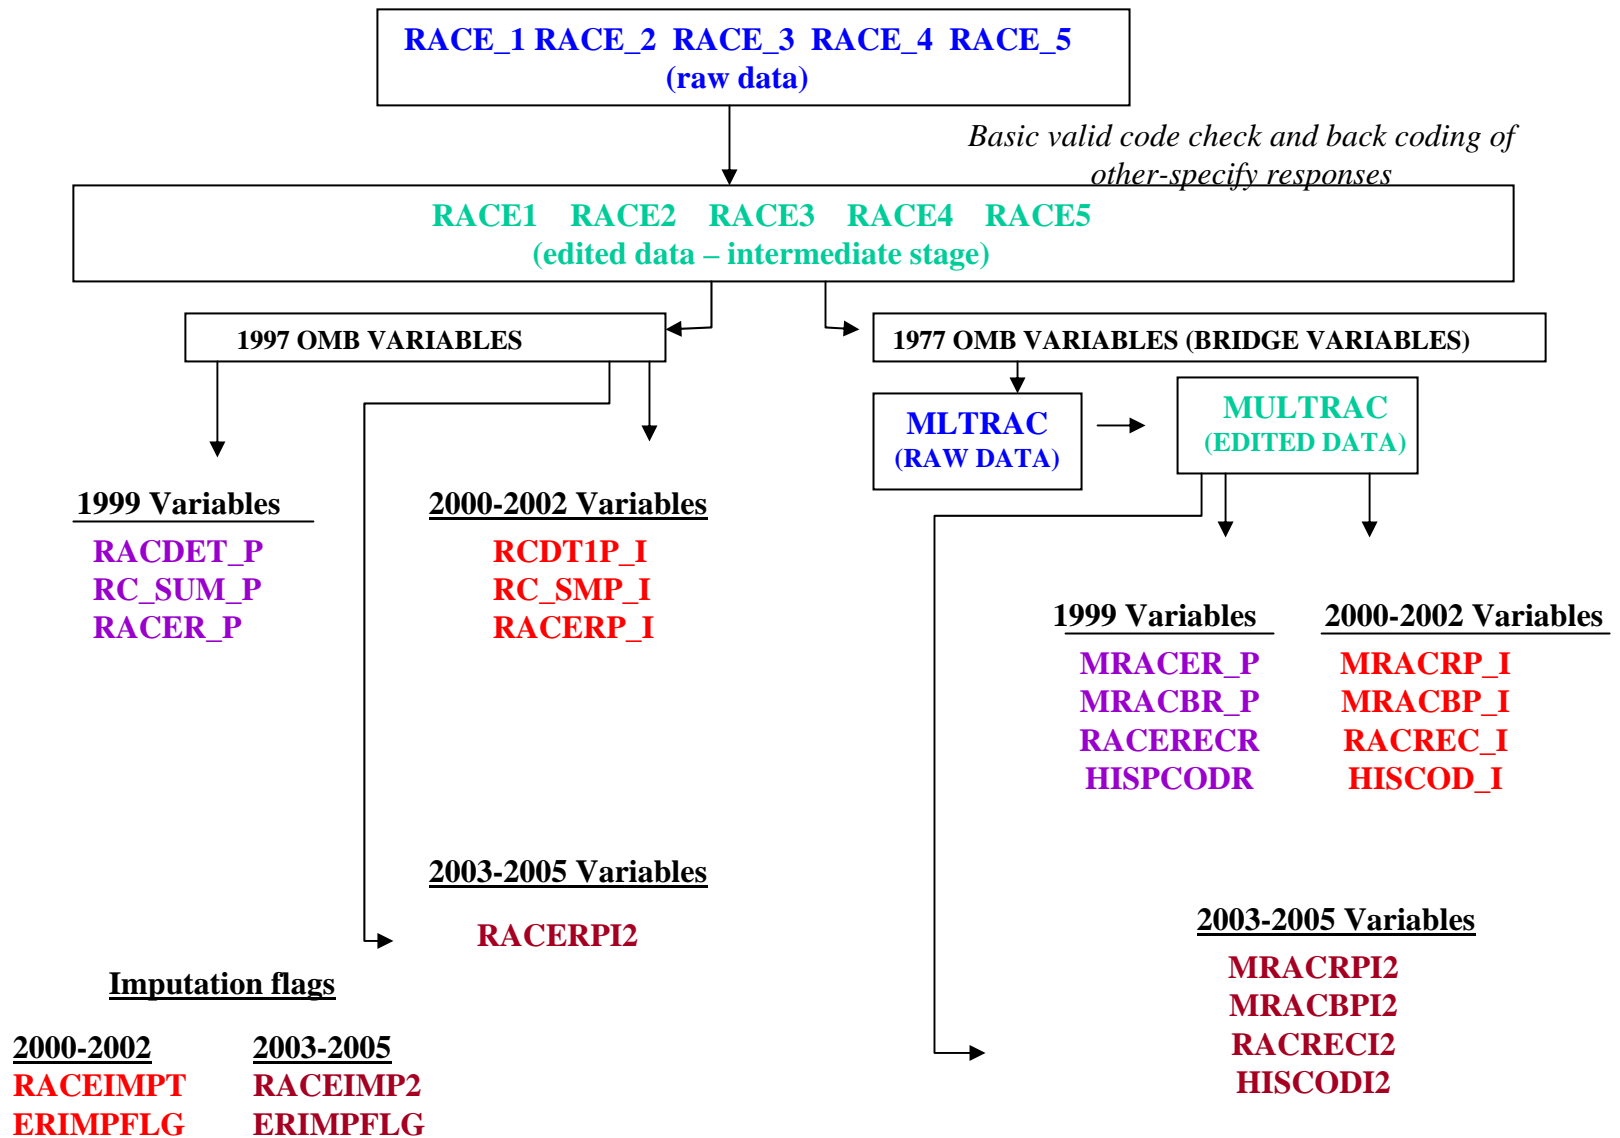

Figure 1. NHIS HISPANIC ORIGIN AND RACE QUESTIONNAIRE ITEM FLOWCHART

Figure 2. NHIS HISPANIC ORIGIN VARIABLE NAME FLOWCHART

Imputation flags created:

ORIGIMPT (2000-2005 NHIS)

HISPIMPT (2000-2005 NHIS)

Color key:

Blue = Raw data variable name

Green = Variable name(s) assigned during NHIS editing (not retained in data files)

Purple = 1999 NHIS variable name

Red = 2000-2005 NHIS variable name

Figure 3. NHIS RACE VARIABLE NAME FLOWCHART

Color key: **Blue** = Raw data variable name **Green** = Variable name(s) assigned during editing (not retained in data files)
Purple = 1999 NHIS variable name **Red** = 2000-2003 NHIS variable name **Brown** = 2003-2005 variable name